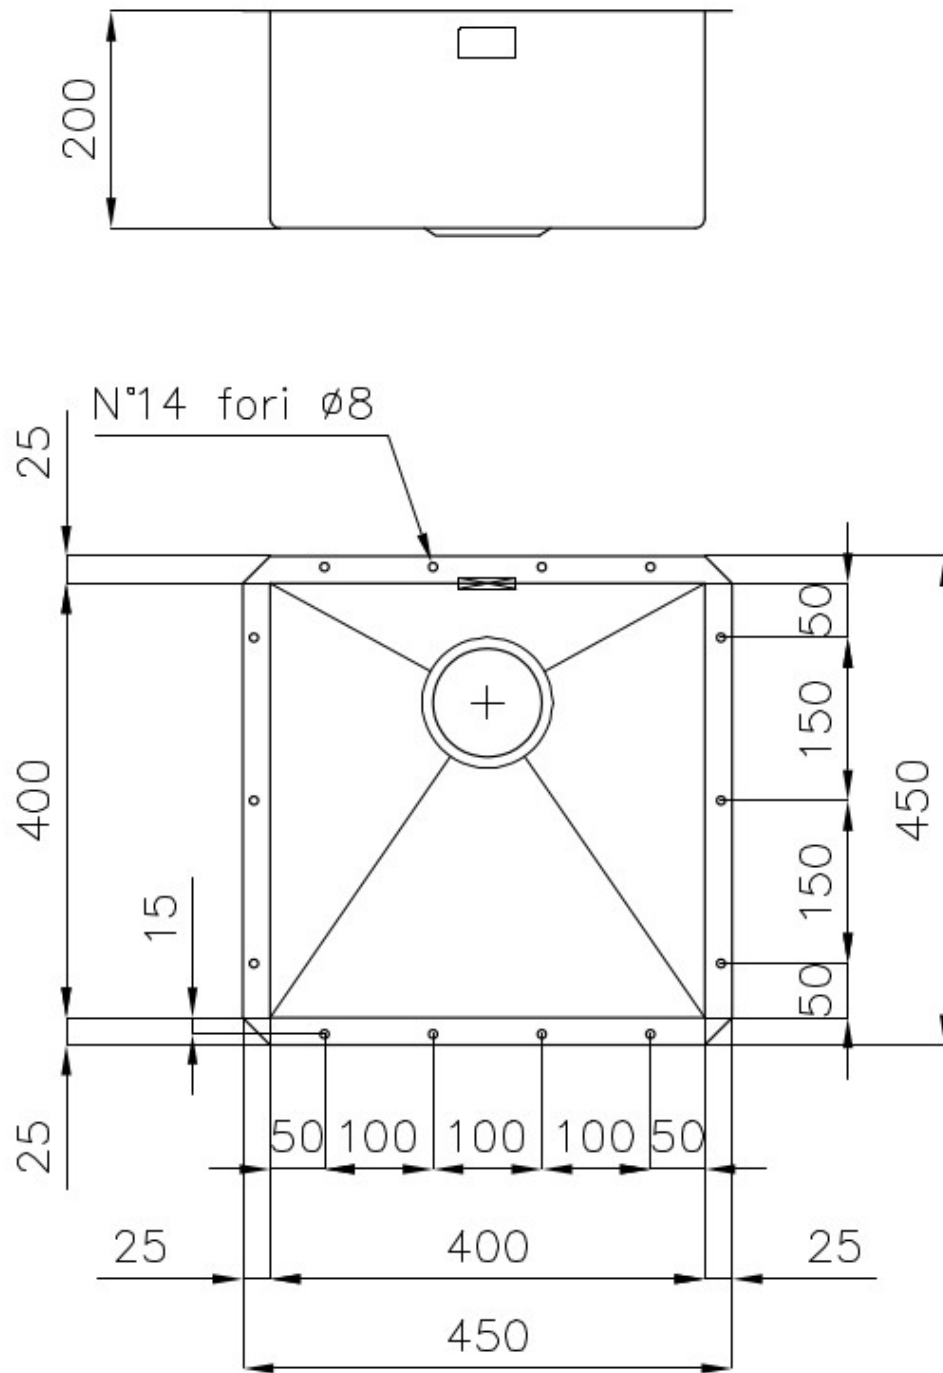

Sink Quadra

Kitchen Sinks

Code: 1214 850

DETAILS

Edge/Installation Type	Undermount
Finish	Foster brushed
Material	AISI 304 stainless steel
Texture	Brushed in line
Base	45 cm
Dimensions	450x450 mm
Standard fittings	Fixing hooks, gasket, drain, overflow and siphon, boxed packing
Mixer holes	No standard holes
Built-in hole	400x400 mm

Drainer No

Bowl dimension 400 x 400 mm

Number of bowls 1 bowl

Waste fitting 3,5" drain

FEATURES

Basket 3,5" waste fitting The drain is equipped with a large 3.5" drain, with the practical basket cap that prevents the discharge of solid parts.

Deep bowls This bowls reach an important depth, over 20 cm, thanks to the advanced production technology, that can be offer great capiciency and practicity in all the washing operations.

Diamond-shape bottom The draining of water is an important feature in a sink, and it's always taken good care of in Foster products. In the bent-welded sinks, which would have a flat bottom, the proper draining is guaranteed by the elegant beveling, which helps the water flow.

Small radius Bowls with squared shapes with a modern design and an increased capacity, for a minimal aesthetics connected with an extreme practicity.

TECHNICAL DATA

Cut out size
Dimensioni per foratura top