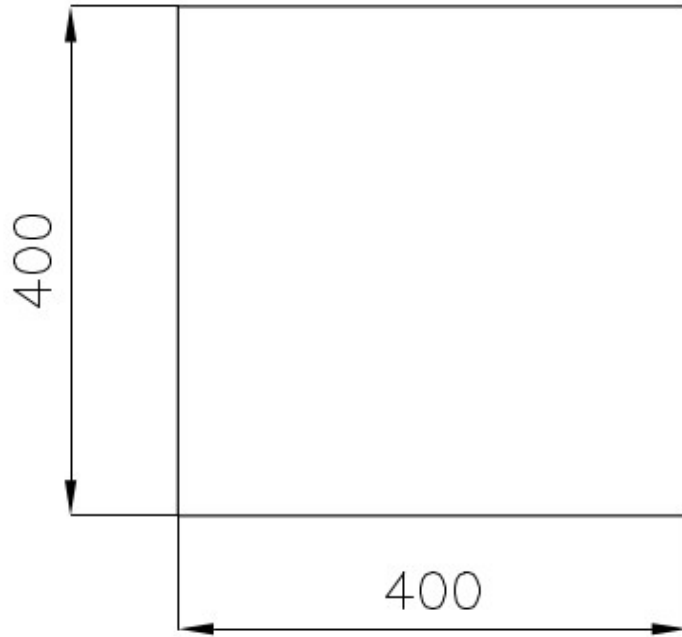

Drainer No

Bowl dimension 400 x 400 mm

Number of bowls 1 bowl

Waste fitting 3,5" drain

FEATURES

Basket 3,5" waste fitting The drain is equipped with a large 3.5" drain, with the practical basket cap that prevents the discharge of solid parts.

Deep bowls This bowls reach an important depth, over 20 cm, thanks to the advanced production technology, that can be offer great capiciency and practicity in all the washing operations.

Diamond-shape bottom The draining of water is an important feature in a sink, and it's always taken good care of in Foster products. In the bent-welded sinks, which would have a flat bottom, the proper draining is guaranteed by the elegant beveling, which helps the water flow.

Small radius Bowls with squared shapes with a modern design and an increased capacity, for a minimal aesthetics connected with an extreme practicity.

TECHNICAL DATA

Cut out size
Dimensioni per foratura top